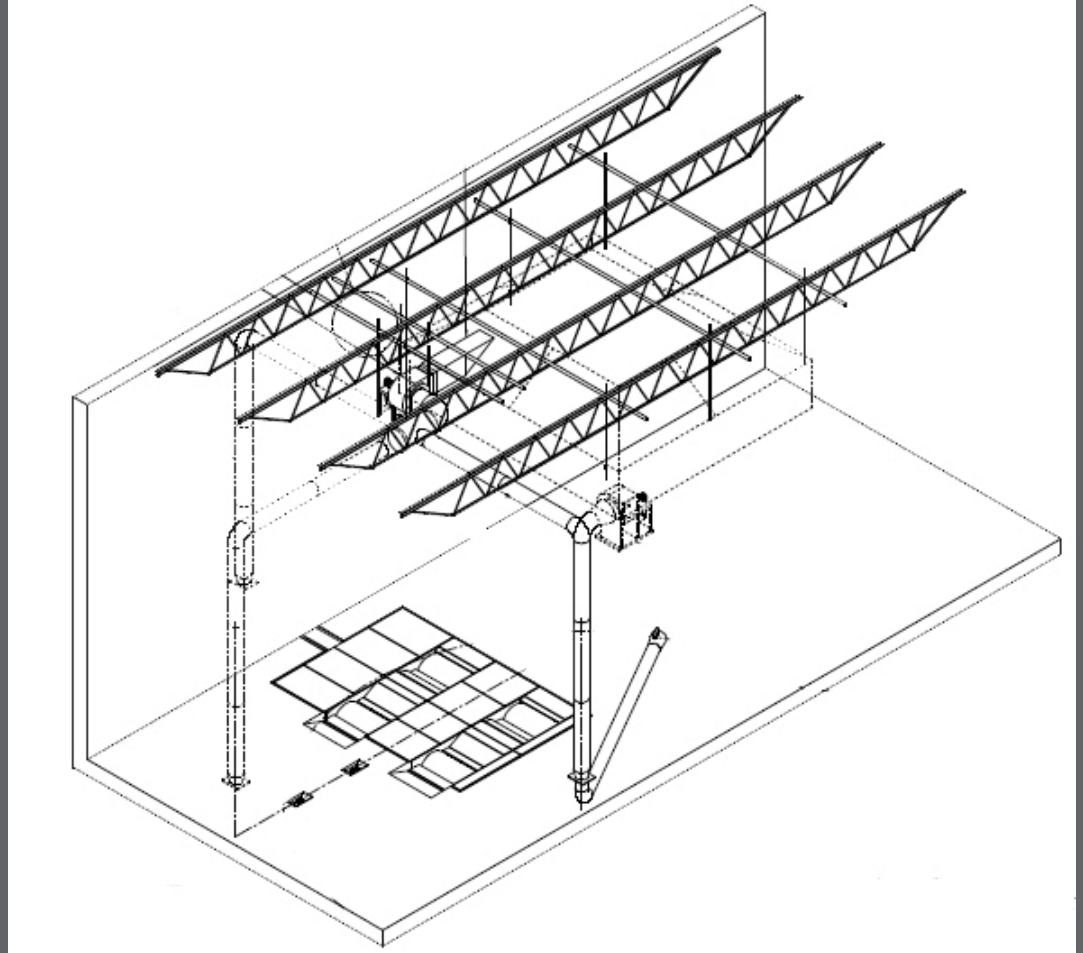

Underbelly Exhaust

Underbelly Exhaust

Includes:

- * Adapter to mount to existing Taylor Canopy
- * "Quick-Fit" ductwork for quick & easy installation
- * Flexible tubing that withstand temperatures up to 850 deg F
- * Hose hangers to keep hose off the floor and test room neat and orderly

SMS1141