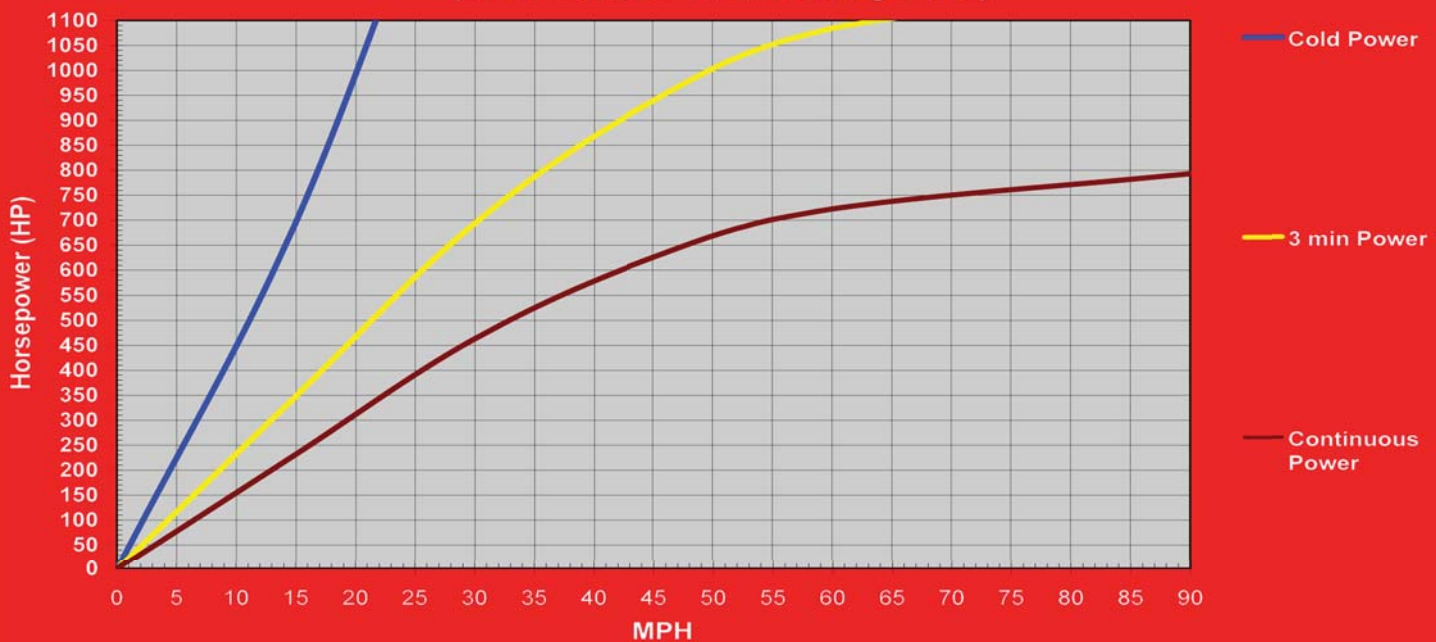

CM51-EC Power Curve, English
(20 inch rolls, tandem-axle configuration)