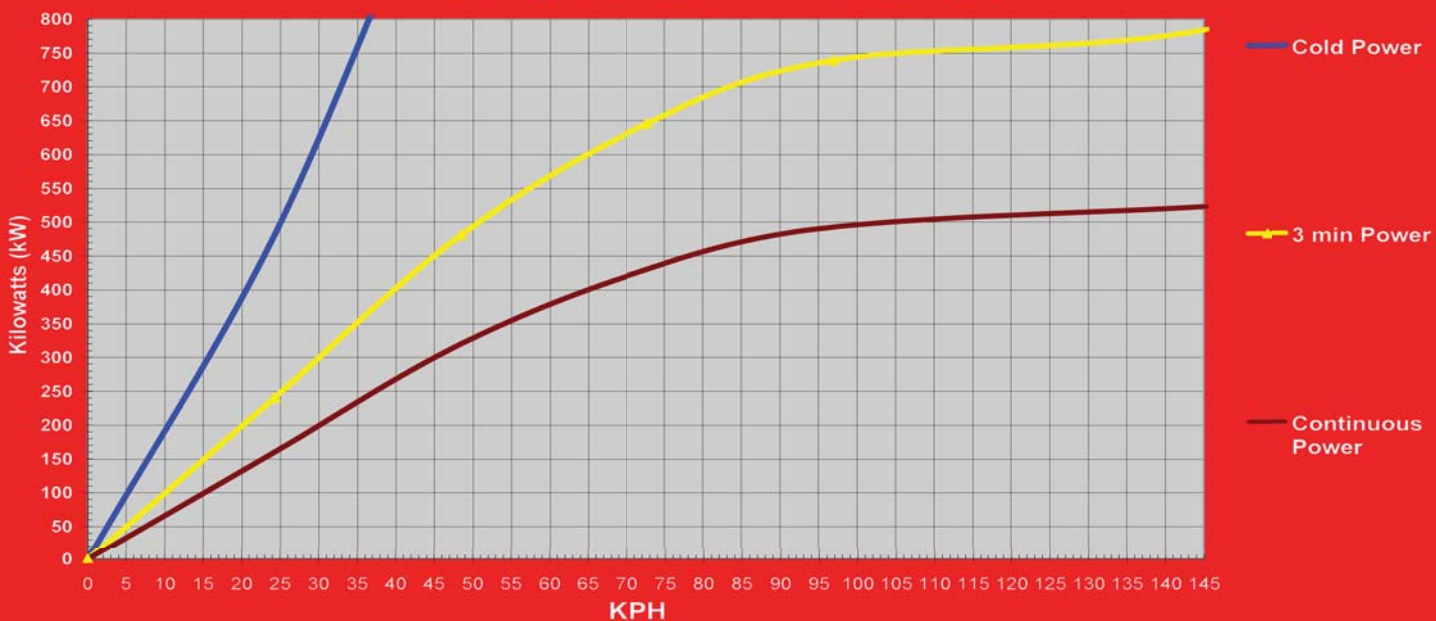

CM51-EC Power Curve, Metric
(508mm rolls, tandem-axle configuration)