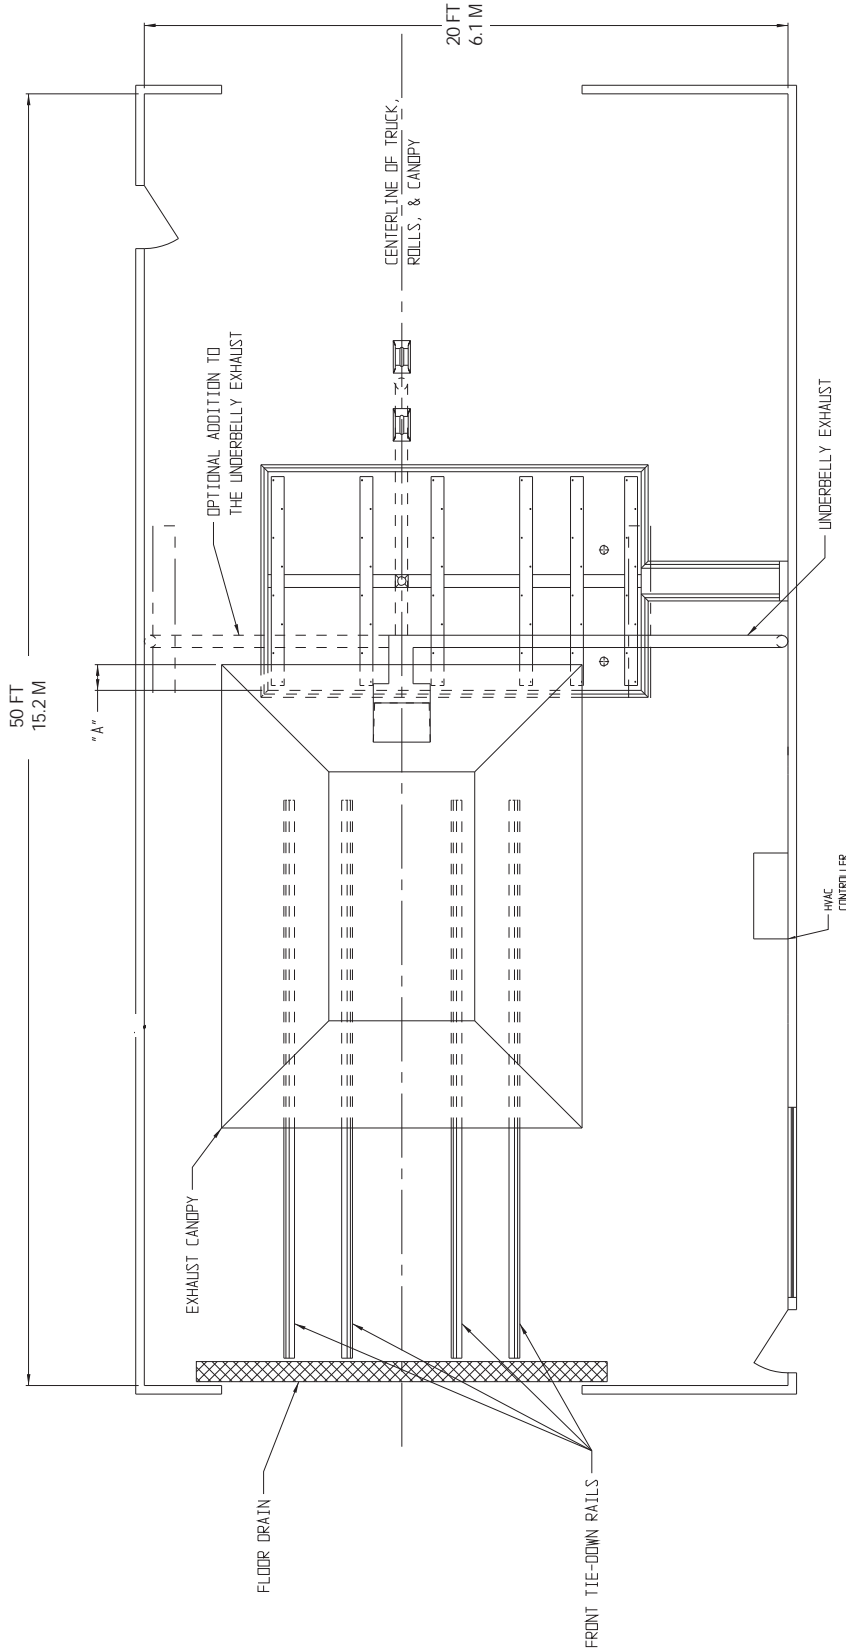

Chassis Dynamometer

Taylor Dynamometer

Weight Capacity: 25,000 lb (11,340 kg) per axle

Roll Brakes: Pneumatically actuated disc

Shipping Weight: 8,340 lb (3,783 kg)

Capacity: 622 HP (464 kw) at 45 MPH (72 Km/h)

Rolls: 20in (508 mm) by 36in (915 mm) long, 4 front

fixed rolls, 2 rear rolls fixed to accommodate axle

spreads from 48in to 60in (1219 to 1524 mm) tandem

centers

Pit Required Depth: 27in (686 mm)

Note For Above View:

(a) Refer to appropriate Taylor Foundation ("Pit") drawing - above are not working dimensions and are for use as layout guidance only. AC power, air and water required at one side wall as applicable.

(b) Room length, and pit location within length, must be determined by user to fit maximum truck length and rear overhang.

(c) Provide at least one man door for fire escape near rear of room, but not in rear wall as someone entering during a test could be struck by a stone flung from a tire. Provide ample fire extinguishers at each door and near driver.

(d) "Back-on Drive-off" installation configuration preferred.

SMS0804v002

3602 West Wheelhouse Road, Milwaukee Wisconsin U.S.A
www.taylordyno.com 414-755-0040