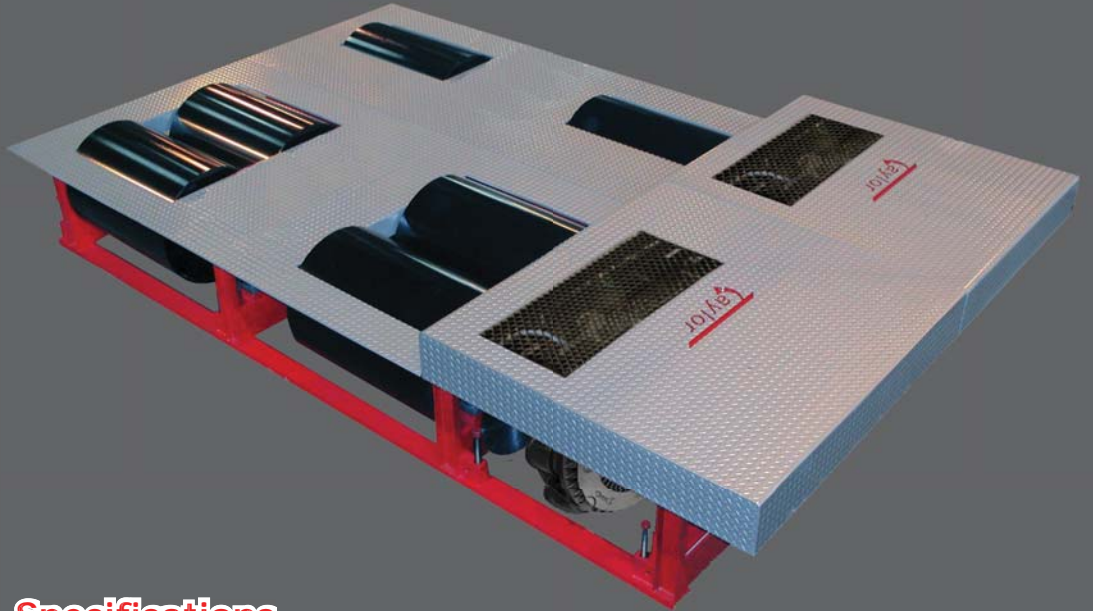

# Chassis Dynamometer

CM-51-EC

Chassis Dynamometer

## Specifications

Weight Capacity: 25,000 lb (11,340 kg) per axle

Roll Brakes: Pneumatically actuated disc

Shipping Weight: 8,340 lb (3,783 kg)

Capacity: 622 HP (464 kw) at 45 MPH (72 Km/h)

Rolls: 20in (508 mm) by 36in (915 mm) long, 4 front fixed rolls, 2 rear rolls fixed to accommodate axle spreads from 48in to 60in (1219 to 1524 mm) tandem centers

Pit Required Depth: 27in (686 mm)